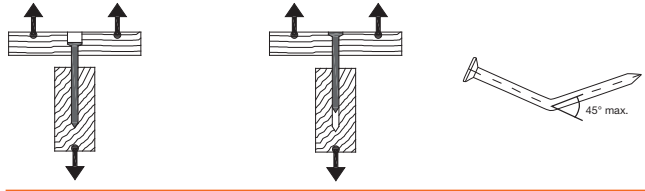

MATERIAL PROPERTIES / DIMENSIONS

- **Tensile strength wire:** minimum 700 N/mm²
- **Diameter, Head (Dh)¹ / (Dh)²:**
diameter 3.3: 7.55 / 5.45 mm
diameter 3.4: 7.50 / 5.40 mm
- **Diameter, Shank (Ds)¹:**
diameter 3.3: 3.30 mm
diameter 3.4: 3.40 mm
- **Diameter, Profile minimum (Dp):**
diameter 3.3: 3.30 mm
diameter 3.4: 3.40 mm
- **Nail length total (Lt)¹:**
diameter 3.3: 63 / 75 / 88 / 100 mm
diameter 3.4: 75 / 90 / 100 mm

37 nails per strip

INTENDED USE - CORROSION PROTECTION

- **Timber-to-Timber**

Finishes	Eurocode 5 Service Class	Label colour on packaging
Bright EN10016-2	Service Class 1 Indoor use	Green
GALV-PLUS® Zn/Al coated wire	Service Class 1 Indoor use	Purple
	Service Class 2 Outdoor protected use	
Hot Dipped Galvanized Minimum 55 µm of zinc	Service Class 1 Indoor use	Red
	Service Class 2 Outdoor protected use	
	Service Class 3 Outdoor use	

CHARACTERISTIC PARAMETERS

“Calculated or tested according to EUROCODE 5”

Head pull-through	Withdrawal	Yield moment
$f_{head,k}$ [N/mm ²]	$f_{ax,k}$ [N/mm ²]	$M_{y,k}$ [Nmm]
8.58	2.45	diameter 3.3: 4 681 diameter 3.4: 5 059

- Values are based on a mean characteristic wood density of 350 kg/m³.
- Characteristic parameters must always be reduced to design values by using partial factors.

NAIL DIMENSIONS*

Ds (in mm)	Length Lt (in mm)	Lp max. (in mm)	Ds (in mm)	Length Lt (in mm)	Lp max. (in mm)
3.3	63	5.0	3.4	75	5.1
3.3	75	5.0	3.4	90	5.1
3.3	88	5.0	3.4	100	5.1
3.3	100	5.0			