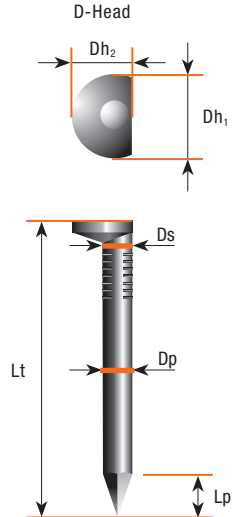

TECHNICAL DATA SHEET

- DIAMETER** • 3.3 - 3.4
- SHANK** • Smooth
- FINISHES** • Bright • GALV-PLUS®
• Hot Dipped Galvanized
- COLLATION** • Paper laminated strip nails
- TOOLS** • PSN90 - PSN100 - PF90
6512 - 6625

MATERIAL PROPERTIES / DIMENSIONS

- **Tensile strength wire:** minimum 700 N/mm²
- **Diameter, Head (Dh)¹ / (Dh)²:**
diameter 3.3: 7.55 / 5.45 mm
diameter 3.4: 7.50 / 5.40 mm
- **Diameter, Shank (Ds)¹:**
diameter 3.3: 3.30 mm
diameter 3.4: 3.40 mm
- **Diameter, Profile minimum (Dp):**
diameter 3.3: 3.30 mm
diameter 3.4: 3.40 mm
- **Nail length total (Lt)¹:**
diameter 3.3: 63 / 75 / 88 / 100 mm
diameter 3.4: 75 / 90 / 100 mm

CHARACTERISTIC PARAMETERS

“Calculated or tested according to EUROCODE 5”

Head pull-through	Withdrawal	Yield moment
$f_{head,k}$ [N/mm ²]	$f_{ax,k}$ [N/mm ²]	$M_{y,k}$ [Nmm]
8.58	2.45	diameter 3.3: 4 681 diameter 3.4: 5 059

- Values are based on a mean characteristic wood density of 350 kg/m³.
- Characteristic parameters must always be reduced to design values by using partial factors.

NAIL DIMENSIONS*

Ds (in mm)	Length Lt (in mm)	Lp max. (in mm)	Ds (in mm)	Length Lt (in mm)	Lp max. (in mm)
3.3	63	5.0	3.4	75	5.1
3.3	75	5.0	3.4	90	5.1
3.3	88	5.0	3.4	100	5.1
3.3	100	5.0			