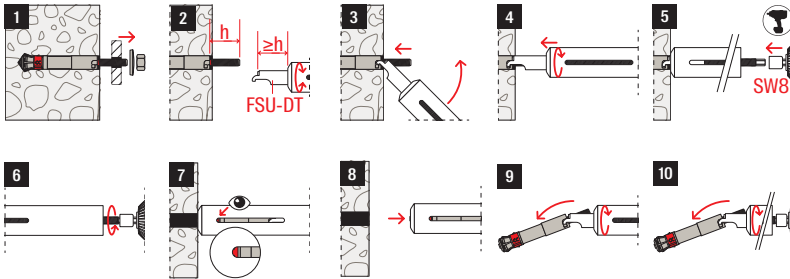

JP 取扱説明書

KO 작동 지침

fischer Strong Undercut Anchor FSU Pre-setting anchor

			
567778	FSU M10x125/20	568879	FSU-DT M10
567782	FSU M12x125/30	568880	FSU-DT M12
567786	FSU M12x125/50	568880	FSU-DT M12

fischer Strong Undercut Anchor FSU-P Push-through anchor