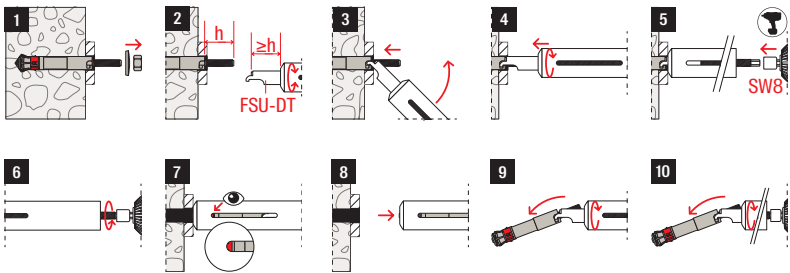

fischerwerke GmbH & Co. KG · Klaus-Fischer-Straße 1 · 72178 Waldachtal · Germany
T +49 7443 12-0 · F +49 7443 12-4222 · info@fischer.de · www.fischer-international.de

205216 (00) -072023-V-MS - Printed in Germany
We cannot be responsible for any errors, and we reserve the right to make technical and range modifications without notice.