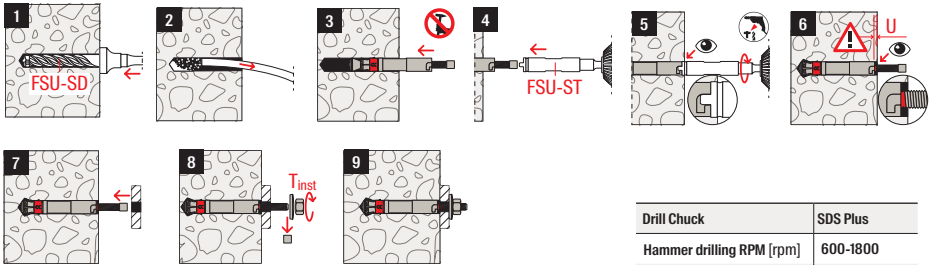

VI hướng dẫn lắp ráp

AR تعليمات الاستخدام

Fire resistance classification R120

fischer Strong Undercut Anchor FSU Pre-setting anchor

		d_o [mm]	$d_i \leq$ [mm]	$t_{tx} \leq$ [mm]	T_{inst} [Nm]	U [mm]	SW [mm]				
567778	FSU M10x100/20	20	12	20	40	2-5	17	567793	FSU-SD 20x100	568881	FSU-ST M10
567782	FSU M12x125/30	22	14	30	80	3-6	19	567795	FSU-SD 22x125	568882	FSU-ST M12
567786	FSU M12x125/50	22	14	50	80	3-6	19	567795	FSU-SD 22x125	568882	FSU-ST M12

Drill Chuck	SDS Plus
Hammer drilling RPM [rpm]	600-1800
Hammer impact energy [J]	2-5

fischer Strong Undercut Anchor FSU Push-through anchor

		d_o [mm]	$d_i \leq$ [mm]	t_{tx} [mm]	T_{inst} [Nm]	U [mm]	SW [mm]				
567780	FSU-P M10x100/20	20	21	10-20	40	2-5	17	567794	FSU-SD 20x120	568881	FSU-ST M10
567784	FSU-P M12x125/30	22	23	12-30	80	3-6	19	567796	FSU-SD 22x155	568882	FSU-ST M12
567788	FSU-P M12x125/50	22	23	12-50	80	3-6	19	567797	FSU-SD 22x175	568882	FSU-ST M12