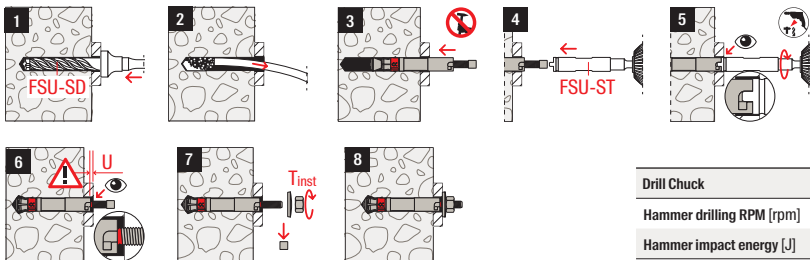

VI hướng dẫn lắp ráp

AR تعليمات الاستخدام

Fire resistance classification R120

fischer Strong Undercut Anchor FSU Pre-setting anchor

		d_o [mm]	$d_i \leq$ [mm]	$t_{tx} \leq$ [mm]	T_{inst} [Nm]	U [mm]	SW [mm]				
567778	FSU M10x100/20	20	12	20	40	2-5	17	567793	FSU-SD 20x100	568881	FSU-ST M10
567782	FSU M12x125/30	22	14	30	80	3-6	19	567795	FSU-SD 22x125	568882	FSU-ST M12
567786	FSU M12x125/50	22	14	50	80	3-6	19	567795	FSU-SD 22x125	568882	FSU-ST M12

Drill Chuck	SDS Plus
Hammer drilling RPM [rpm]	600-1800
Hammer impact energy [J]	2-5

fischer Strong Undercut Anchor FSU Push-through anchor

		d_o [mm]	$d_i \leq$ [mm]	t_{tx} [mm]	T_{inst} [Nm]	U [mm]	SW [mm]				
567780	FSU-P M10x100/20	20	21	10-20	40	2-5	17	567794	FSU-SD 20x120	568881	FSU-ST M10
567784	FSU-P M12x125/30	22	23	12-30	80	3-6	19	567796	FSU-SD 22x155	568882	FSU-ST M12
567788	FSU-P M12x125/50	22	23	12-50	80	3-6	19	567797	FSU-SD 22x175	568882	FSU-ST M12